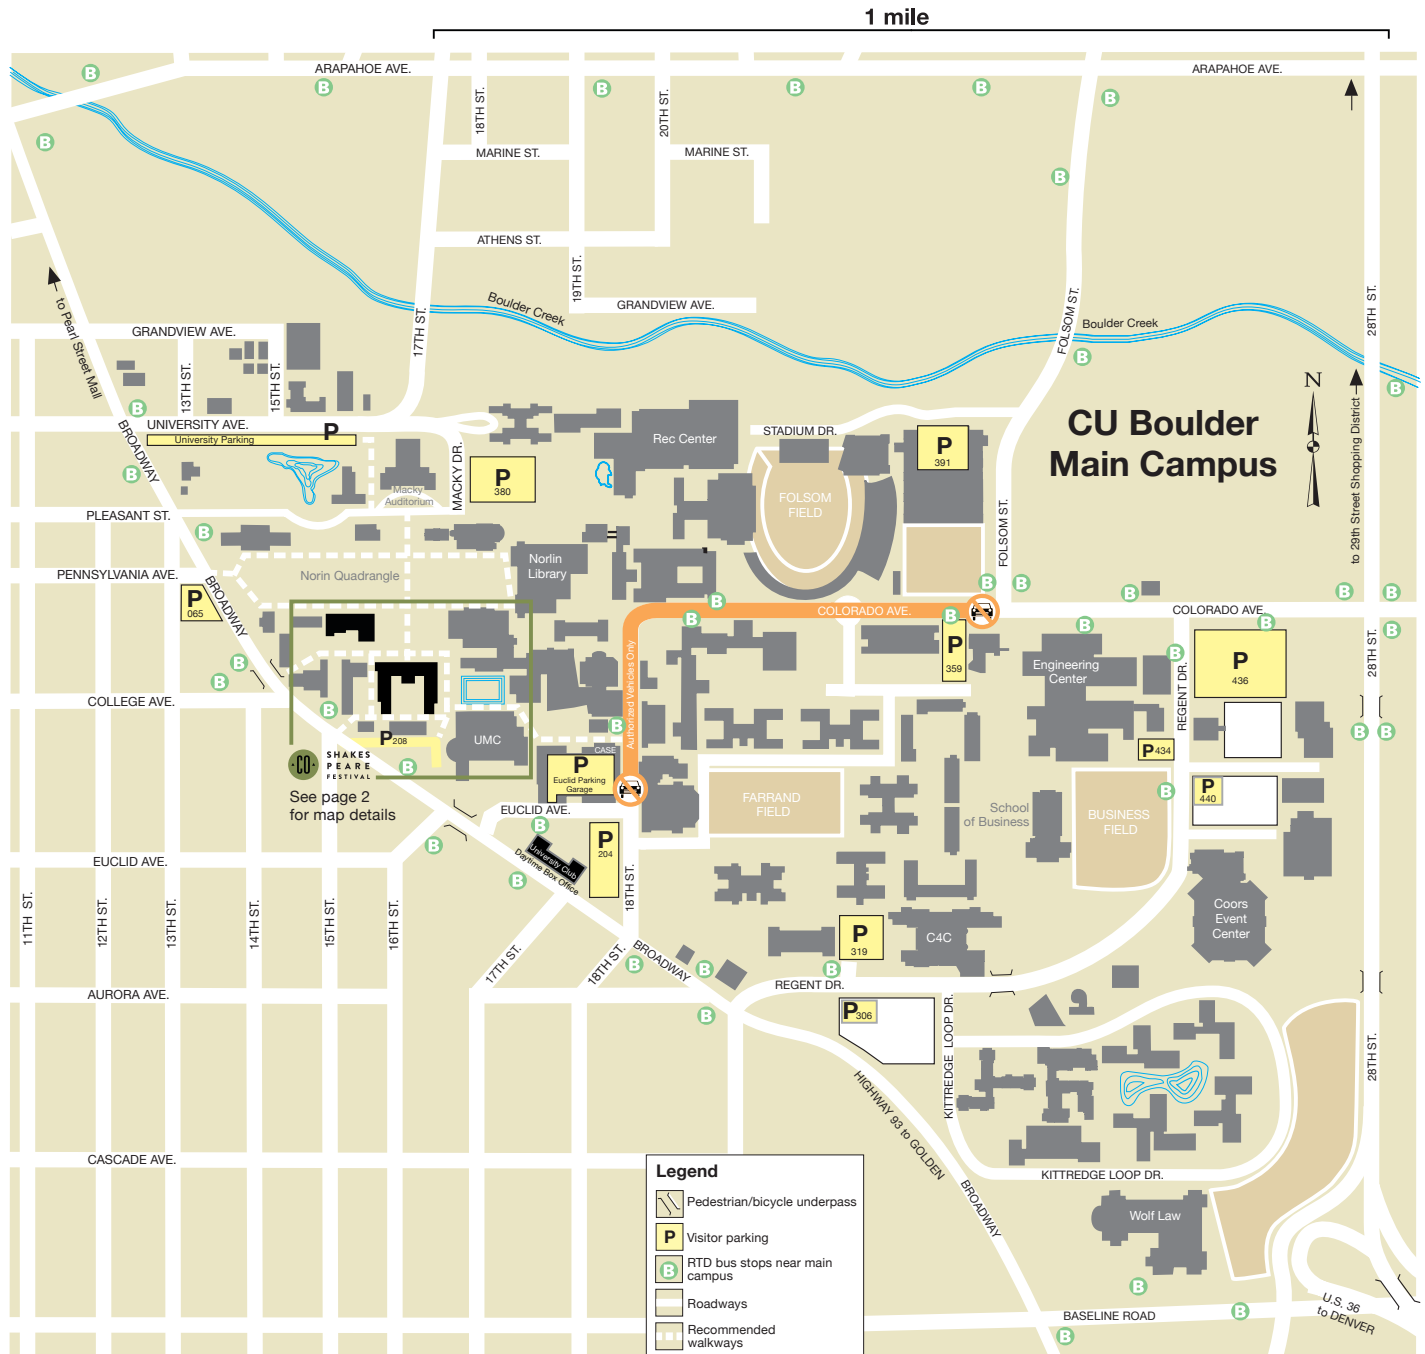

Map to Colorado Shakespeare Festival Venues

Recommended Parking

Lot # or name	Payment Required Hours	Price
380	Weeknights after 5 p.m., Saturdays and Sundays	\$1.00/hour
208	Weeknights after 5 p.m., Saturdays and Sundays	\$1.00/hour
204	Weeknights after 5 p.m., Saturdays and Sundays	\$1.00/hour
Euclid Parking Garage	All times	\$4.00

Legend

- | | | | | | | |
|--------------------------------|-------------------------|-----------------|------------|---------|-----------|-------------------|
| Recommended walkways | ADA-accessible parking | Visitor parking | Roadways | Tables | Elevators | Picnic Lawns |
| RTD bus stops near main campus | ADA-accessible entrance | Drop-off zone | Bike racks | Benches | Restrooms | Concession Stands |