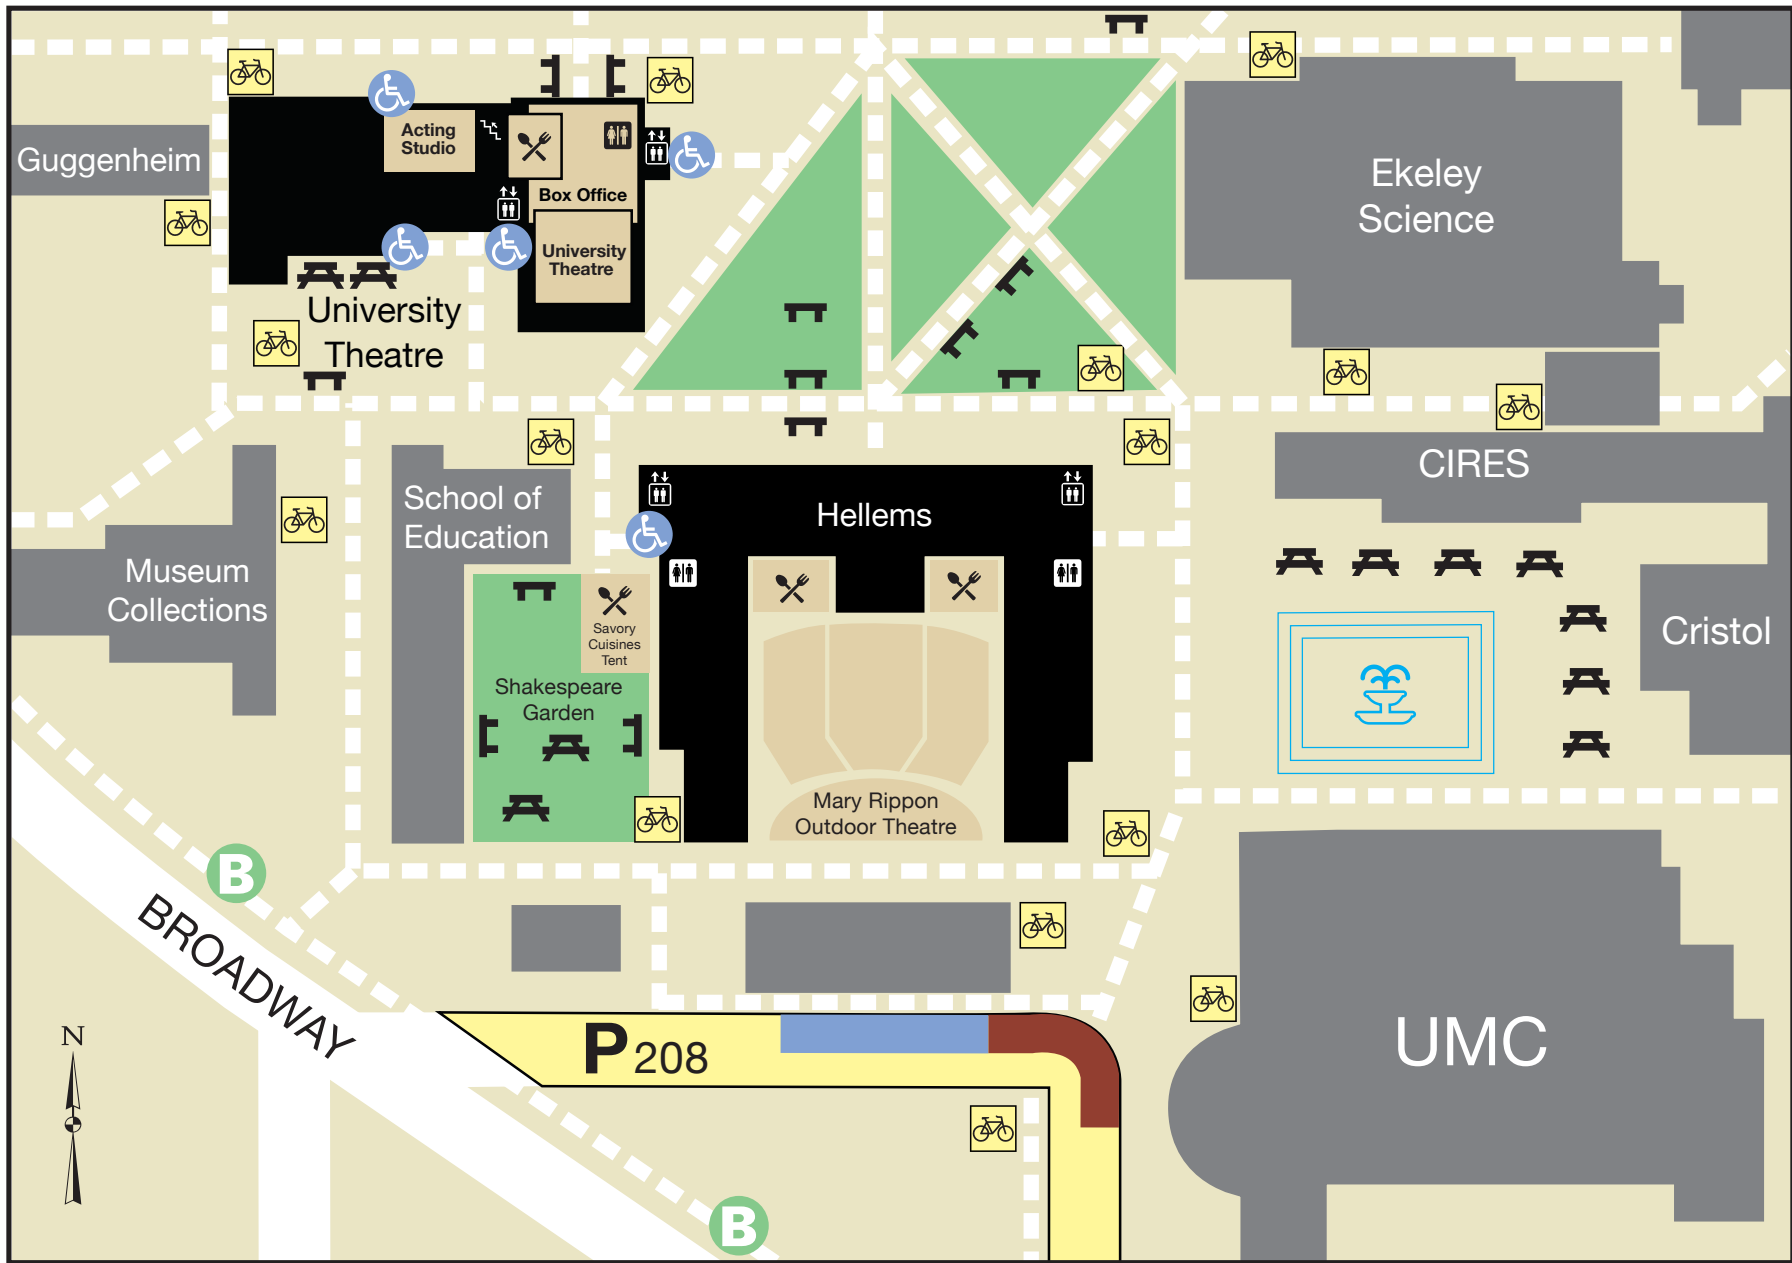

Map to Colorado Shakespeare Festival Venues

Recommended Parking

Lot # or name	Payment Required Hours	Price
380	Weeknights after 5 p.m., Saturdays and Sundays	\$1.00/hour
208	Weeknights after 5 p.m., Saturdays and Sundays	\$1.00/hour
204	Weeknights after 5 p.m., Saturdays and Sundays	\$1.00/hour
Euclid Parking Garage	All times	\$4.00

Manage your parking needs on the CU Boulder Campus with Parkmobile. Download the app at us.parkmobile.com

For more visitor information, please visit coloradoshakes.org/plan-your-visit

If there is any incorrect or missing information, please contact us at 303-492-8008 or cupresents@colorado.edu

Legend

- | | | | | | | |
|--------------------------------|-------------------------|-----------------|------------|---------|-----------|-------------------|
| Recommended walkways | ADA-accessible parking | Visitor parking | Roadways | Tables | Elevators | Picnic Lawns |
| RTD bus stops near main campus | ADA-accessible entrance | Drop-off zone | Bike racks | Benches | Restrooms | Concession Stands |